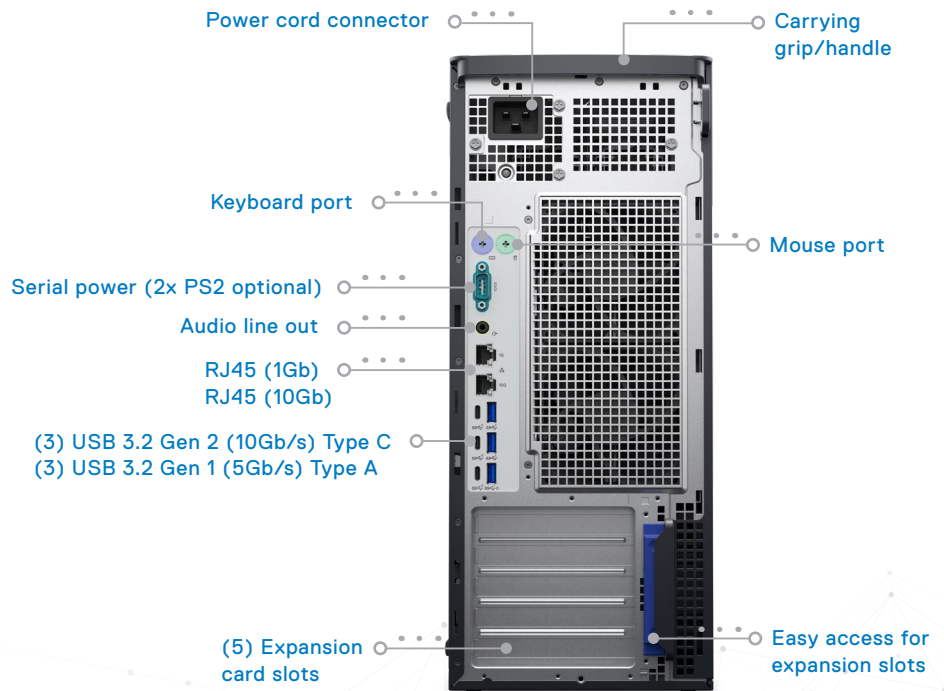

# 7865

Power your  
productivity.

PRECISION  
**7865**

Power your productivity

Create like a pro on the Precision 7865 Tower featuring the powerful AMD Ryzen Threadripper™ PRO 5000 WX-Series Processor. Equipped with professional graphics and advanced thermals for quieter work.