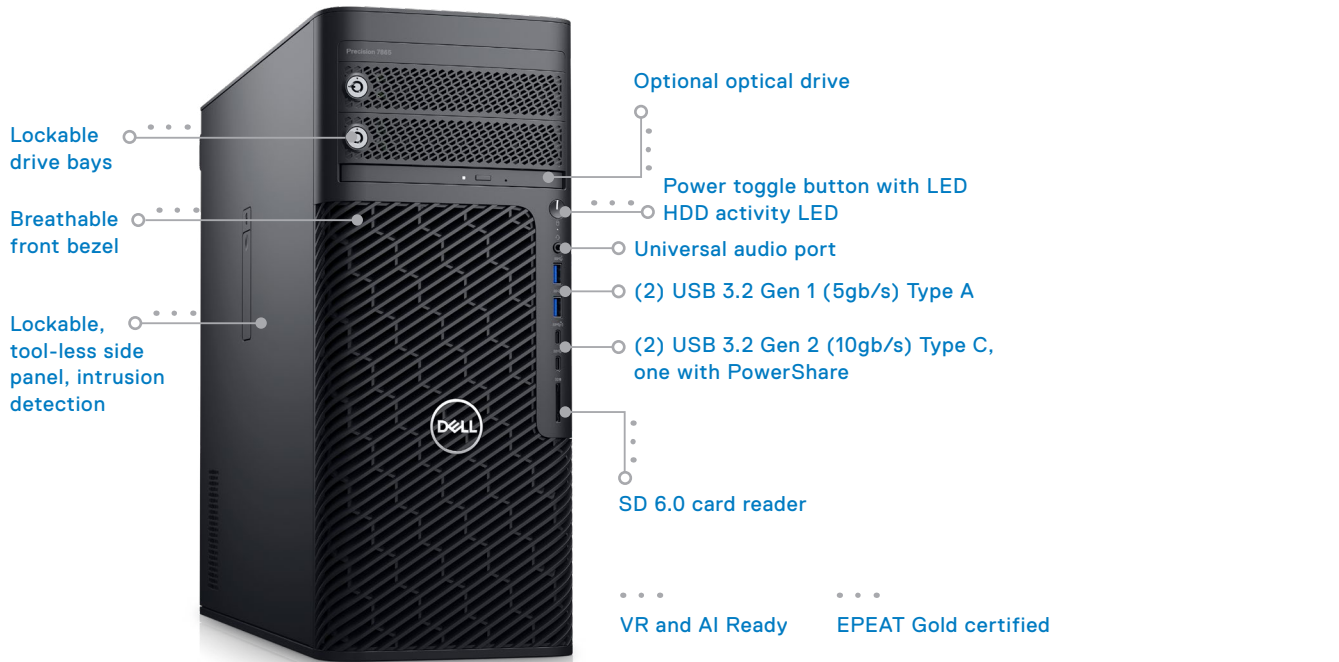

# 7865

Power your  
productivity.

PRECISION  
**7865**

Power your productivity

Create like a pro on the Precision 7865 Tower featuring the powerful AMD Ryzen Threadripper™ PRO 5000 WX-Series Processor. Equipped with professional graphics and advanced thermals for quieter work.